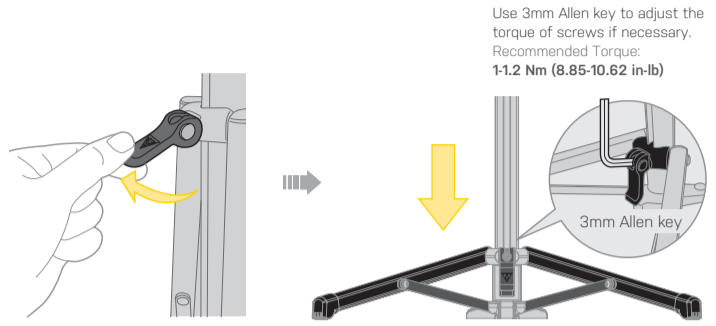

MAXIMUM BIKE WEIGHT CAPACITY

25 kg

Transformer™ Stand DX fits most bikes, however, it will not work with bikes that do not have seatstays or chainstays.

DO NOT use on grass, loose dirt, gravel, uneven or soft surfaces. Check the stability of the Transformer™ Stand DX periodically to insure safe storage of your bikes.

Avoid bodily harm when folding support legs.

OPERATING INSTRUCTIONS

1 Use the QR locking lever to open or close the support legs completely.

Use 3mm Allen key to adjust the torque of screws if necessary.
Recommended Torque:
1-1.2 Nm (8.85-10.62 in-lb)

2 Close hook and slide to adjust to proper height. Open hook to lock in position.

Use 3mm Allen key to adjust the torque of screws if necessary.
Recommended Torque:
1-1.2 Nm (8.85-10.62 in-lb)

QUICK START TO USE TUNE-UP STAND FUNCTION