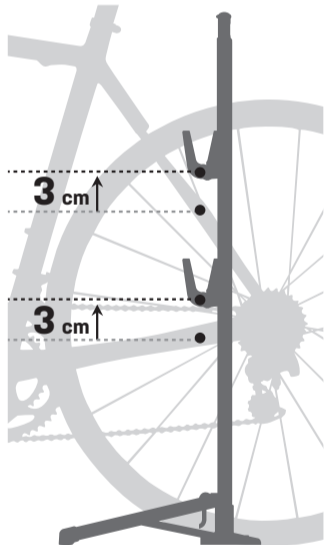

MAXIMUM BIKE WEIGHT CAPACITY

25 kg

Transformer™ Stand DX fits most bikes, however, it will not work with bikes that do not have seatstays or chainstays.

DO NOT use on grass, loose dirt, gravel, uneven or soft surfaces. Check the stability of the Transformer™ Stand DX periodically to insure safe storage of your bikes.

Avoid bodily harm when folding support legs.

OPERATING INSTRUCTIONS

1 Use the QR locking lever to open or close the support legs completely.

Use 3mm Allen key to adjust the torque of screws if necessary.
Recommended Torque:
1-1.2 Nm (8.85-10.62 in-lb)

2 Close hook and slide to adjust to proper height. Open hook to lock in position.

Use 3mm Allen key to adjust the torque of screws if necessary.
Recommended Torque:
1-1.2 Nm (8.85-10.62 in-lb)

QUICK START TO USE TUNE-UP STAND FUNCTION

1 Place Transformer™ Stand DX next to your bike. Adjust the height of each Folding Hook as shown keeping a height difference of 3 cm between Folding Hook and seatstay/chainstay.

2 Lift bike onto Folding Hooks then fine tune height adjustment as necessary.