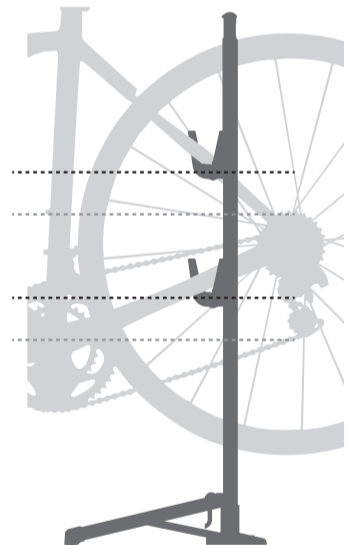

Avoid bodily harm when folding support legs.

OPERATING INSTRUCTIONS

1 Use the QR locking lever to open or close the support legs completely.

Use 3mm Allen key to adjust the torque of screws if necessary.
Recommended Torque:
1-1.2 Nm (8.85-10.62 in-lb)

2 Close hook and slide to adjust to proper height. Open hook to lock in position.

Use 3mm Allen key to adjust the torque of screws if necessary.
Recommended Torque:
1-1.2 Nm (8.85-10.62 in-lb)

QUICK START TO USE TUNE-UP STAND FUNCTION

1 Place Transformer™ Stand DX next to your bike. Adjust the height of each Folding Hook as shown keeping a height difference of 3 cm between Folding Hook and seatstay/chainstay.

2 Lift bike onto Folding Hooks then fine tune height adjustment as necessary.