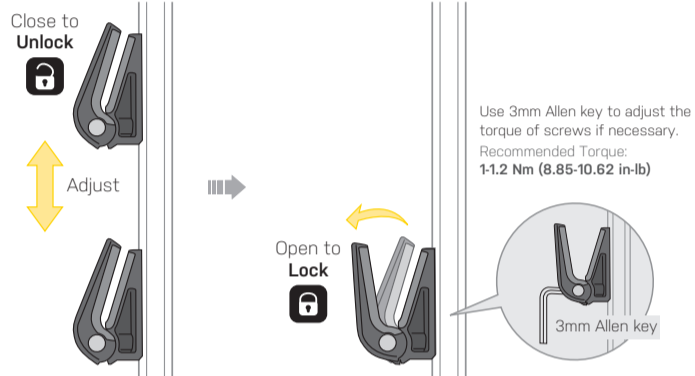

Avoid bodily harm when folding support legs.

OPERATING INSTRUCTIONS

1 Use the QR locking lever to open or close the support legs completely.

Use 3mm Allen key to adjust the torque of screws if necessary.
Recommended Torque:
1-1.2 Nm (8.85-10.62 in-lb)

2 Close hook and slide to adjust to proper height. Open hook to lock in position.

Use 3mm Allen key to adjust the torque of screws if necessary.
Recommended Torque:
1-1.2 Nm (8.85-10.62 in-lb)

QUICK START TO USE TUNE-UP STAND FUNCTION