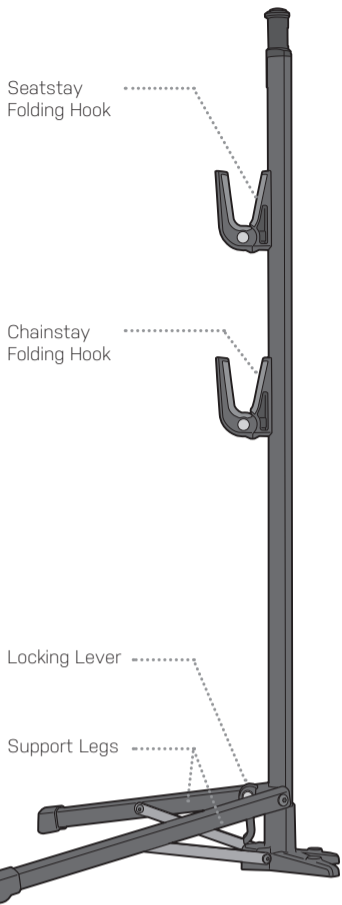

MAXIMUM BIKE WEIGHT CAPACITY

25 kg

Transformer™ Stand DX fits most bikes, however, it will not work with bikes that do not have seatstays or chainstays.

DO NOT use on grass, loose dirt, gravel, uneven or soft surfaces. Check the stability of the Transformer™ Stand DX periodically to insure safe storage of your bikes.

Avoid bodily harm when folding support legs.

OPERATING INSTRUCTIONS

1 Use the QR locking lever to open or close the support legs completely.

Use 3mm Allen key to adjust the torque of screws if necessary.
Recommended Torque:
1-1.2 Nm (8.85-10.62 in-lb)

2 Close hook and slide to adjust to proper height. Open hook to lock in position.

Use 3mm Allen key to adjust the torque of screws if necessary.
Recommended Torque:
1-1.2 Nm (8.85-10.62 in-lb)

QUICK START TO USE TUNE-UP STAND FUNCTION

1 Place Transformer™ Stand DX next to your bike. Adjust the height of each Folding Hook as shown keeping a height difference of 3 cm between Folding Hook and seatstay/chainstay.

2 Lift bike onto Folding Hooks then fine tune height adjustment as necessary.